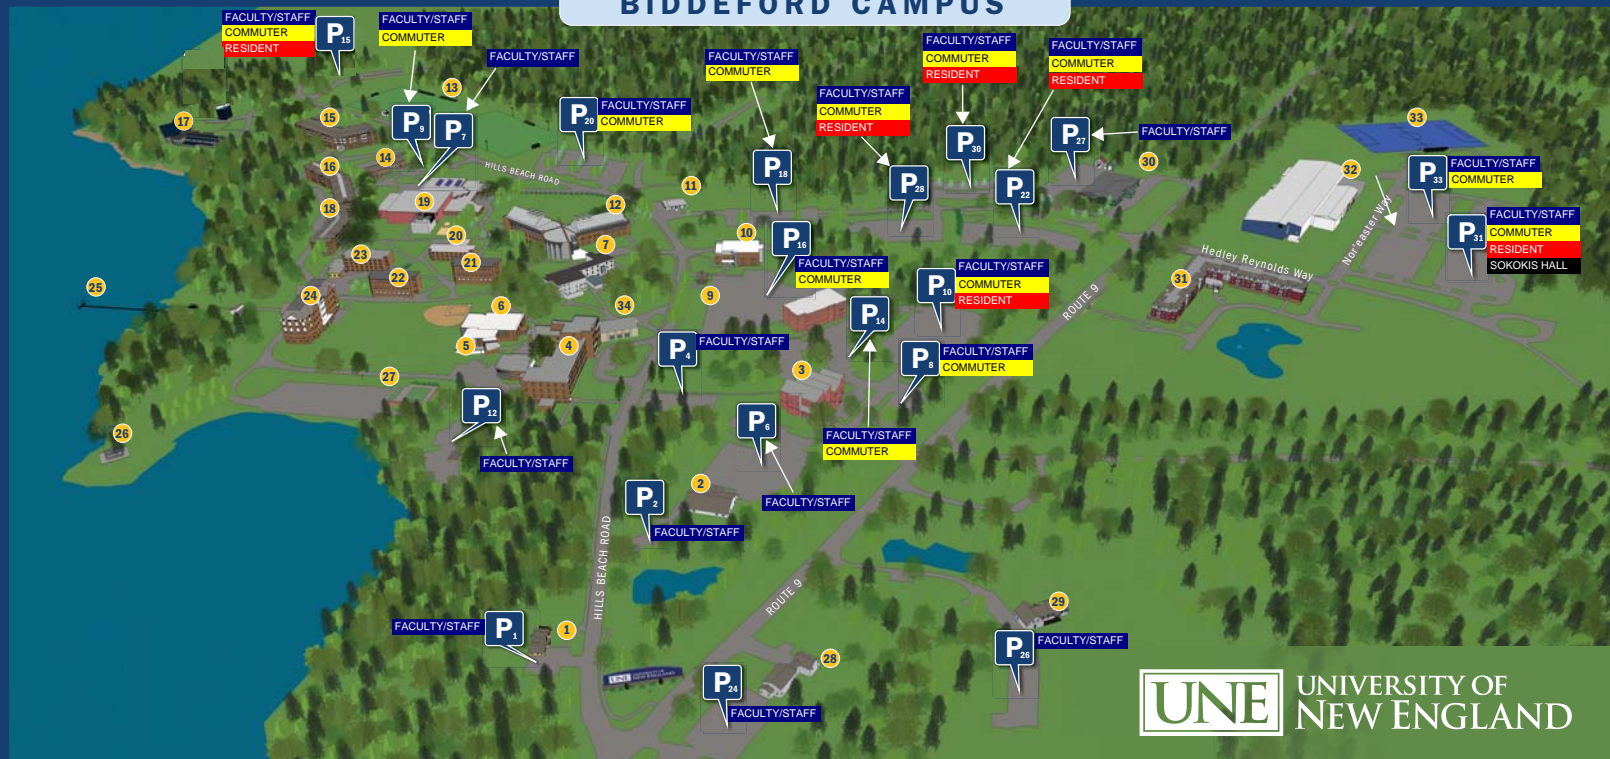

WELCOME TO THE UNIVERSITY OF NEW ENGLAND

BIDDEFORD CAMPUS

UNE UNIVERSITY OF
NEW ENGLAND

1. Welcome Cottage/Admissions
2. Sanford F. Petts Center
3. Marcil Hall
4. Decary Hall
5. George and Barbara Bush Center
6. Jack S. Ketchum Library
7. Stella Maris Hall
8. Peter and Cécile Morgane Hall
9. Gregory Hall

10. Pickus Center for Biomedical Research
11. Student Academic Success Center
12. Harold Alford Center for Health Sciences
13. Barbara Hazard Field
14. Frederick Residence Hall
15. Champlain Residence Hall
16. East Residence Hall
17. Marine Science Center

18. West Residence Hall
19. Campus Center
20. Assisi Residence Hall
21. Siena Residence Hall
22. Padua Residence Hall
23. Avila Residence Hall
24. Featherman Residence Hall
25. University Dock
26. Jordan Point
27. Water Treatment Plant

28. Fiscal Affairs /Human Resources
29. Arts and Communications
30. Facilities Management /Safety and Security
31. Sokokis Residence Hall
32. Harold Alford Forum
33. Blue Turf Field
34. Leonard Hall

P PARKING

1. Welcome Cottage
2. Petts Lower
3. Bush Center
4. Decary Hall
6. Petts Upper
7. Behind Campus Center
8. Marcil Hall Front
9. Both sides of Fredrick Hall

10. Marcil Hall upper rear lot
12. Decary Hall dirt lot
14. Marcil Hall rear and Morgane Hall front
15. Across from Marine Science Center entrance
16. Between Pickus & Morgane
18. Learn Assistance Center
20. Across from Campus Center
22. Next Route 9 across from Facilities

24. Business Office both sides
26. Creative Arts
27. Facilities
28. Between lots 18 and 22
30. Next to lot 27
31. Sokokis Hall
33. Across from Harold Alford Forum