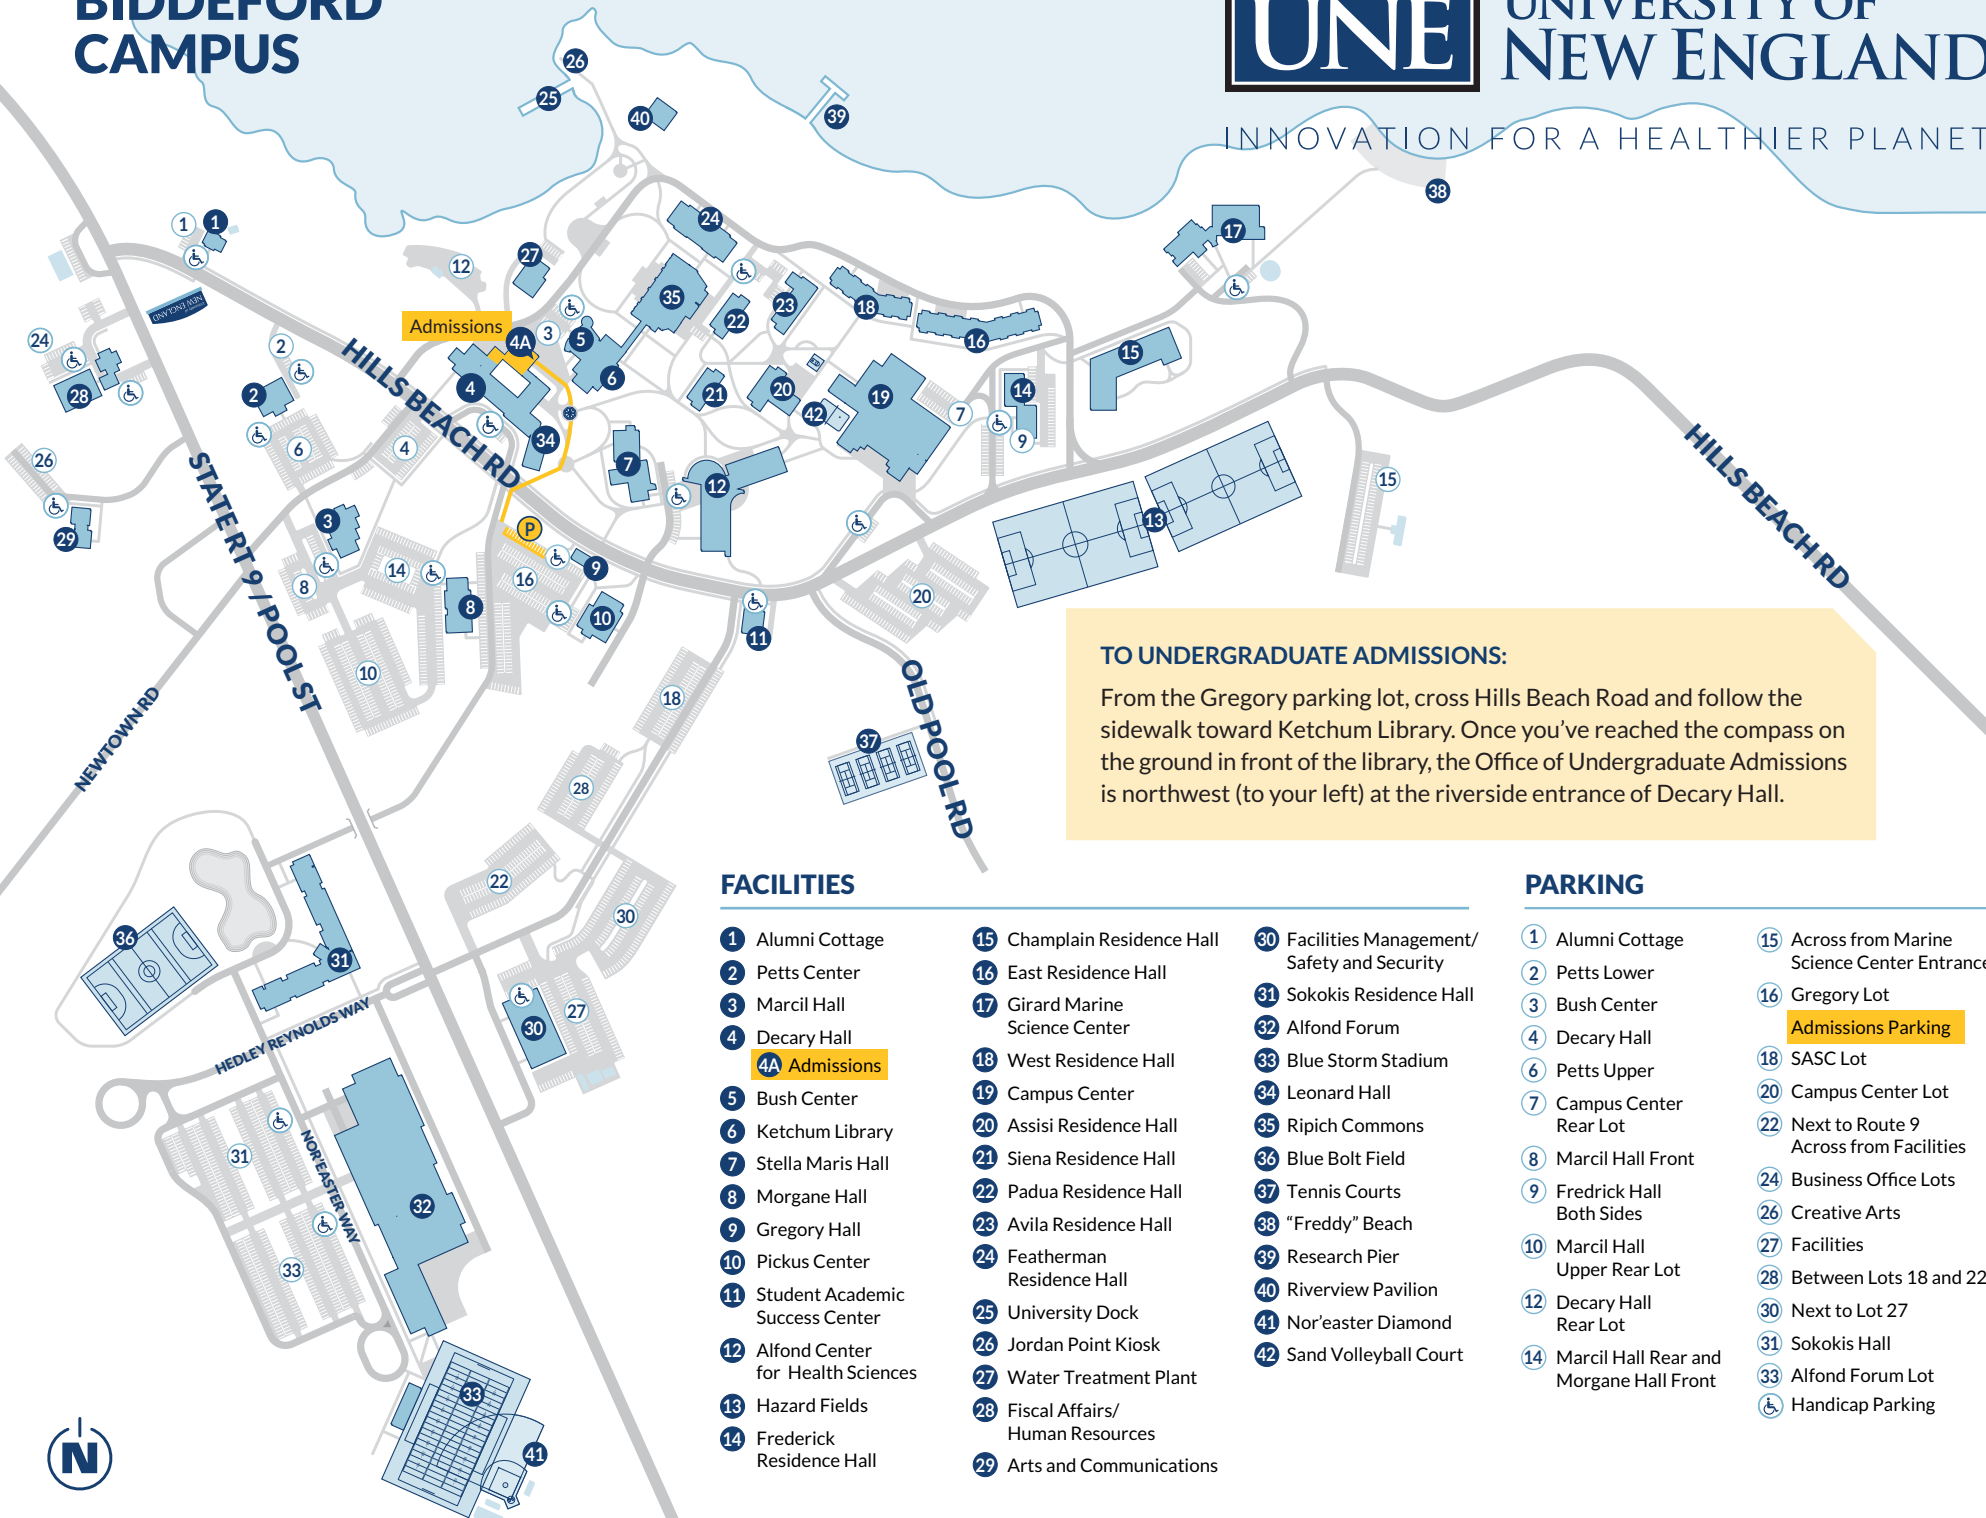

BIDDEFORD CAMPUS

UNIVERSITY OF NEW ENGLAND

INNOVATION FOR A HEALTHIER PLANET

TO UNDERGRADUATE ADMISSIONS:
 From the Gregory parking lot, cross Hills Beach Road and follow the sidewalk toward Ketchum Library. Once you've reached the compass on the ground in front of the library, the Office of Undergraduate Admissions is northwest (to your left) at the riverside entrance of Decary Hall.

FACILITIES

- 1 Alumni Cottage
- 2 Petts Center
- 3 Marcil Hall
- 4 Decary Hall
- 4A Admissions
- 5 Bush Center
- 6 Ketchum Library
- 7 Stella Maris Hall
- 8 Morgane Hall
- 9 Gregory Hall
- 10 Pickus Center
- 11 Student Academic Success Center
- 12 Alford Center for Health Sciences
- 13 Hazard Fields
- 14 Frederick Residence Hall
- 15 Champlain Residence Hall
- 16 East Residence Hall
- 17 Girard Marine Science Center
- 18 West Residence Hall
- 19 Campus Center
- 20 Assisi Residence Hall
- 21 Siena Residence Hall
- 22 Padua Residence Hall
- 23 Avila Residence Hall
- 24 Featherman Residence Hall
- 25 University Dock
- 26 Jordan Point Kiosk
- 27 Water Treatment Plant
- 28 Fiscal Affairs/ Human Resources
- 29 Arts and Communications

PARKING

- 1 Alumni Cottage
- 2 Petts Lower
- 3 Bush Center
- 4 Decary Hall
- 6 Petts Upper
- 7 Campus Center Rear Lot
- 8 Marcil Hall Front
- 9 Fredrick Hall Both Sides
- 10 Marcil Hall Upper Rear Lot
- 12 Decary Hall Rear Lot
- 14 Marcil Hall Rear and Morgane Hall Front
- 15 Across from Marine Science Center Entrance
- 16 Gregory Lot
- Admissions Parking
- 18 SASC Lot
- 20 Campus Center Lot
- 22 Next to Route 9 Across from Facilities
- 24 Business Office Lots
- 26 Creative Arts
- 27 Facilities
- 28 Between Lots 18 and 22
- 30 Next to Lot 27
- 31 Sokokis Hall
- 33 Alford Forum Lot
- Handicap Parking

INNOVATION FOR A HEALTHIER PLANET

UNDERGRADUATE ADMISSIONS
PARKING PASS

PLACE ON DASHBOARD THIS SIDE UP

EVENT: Admissions Visit

Valid for day of registered visit.

AUTHORIZATION: #SEC 1497

VALID FOR LOT 16:

GREGORY LOT