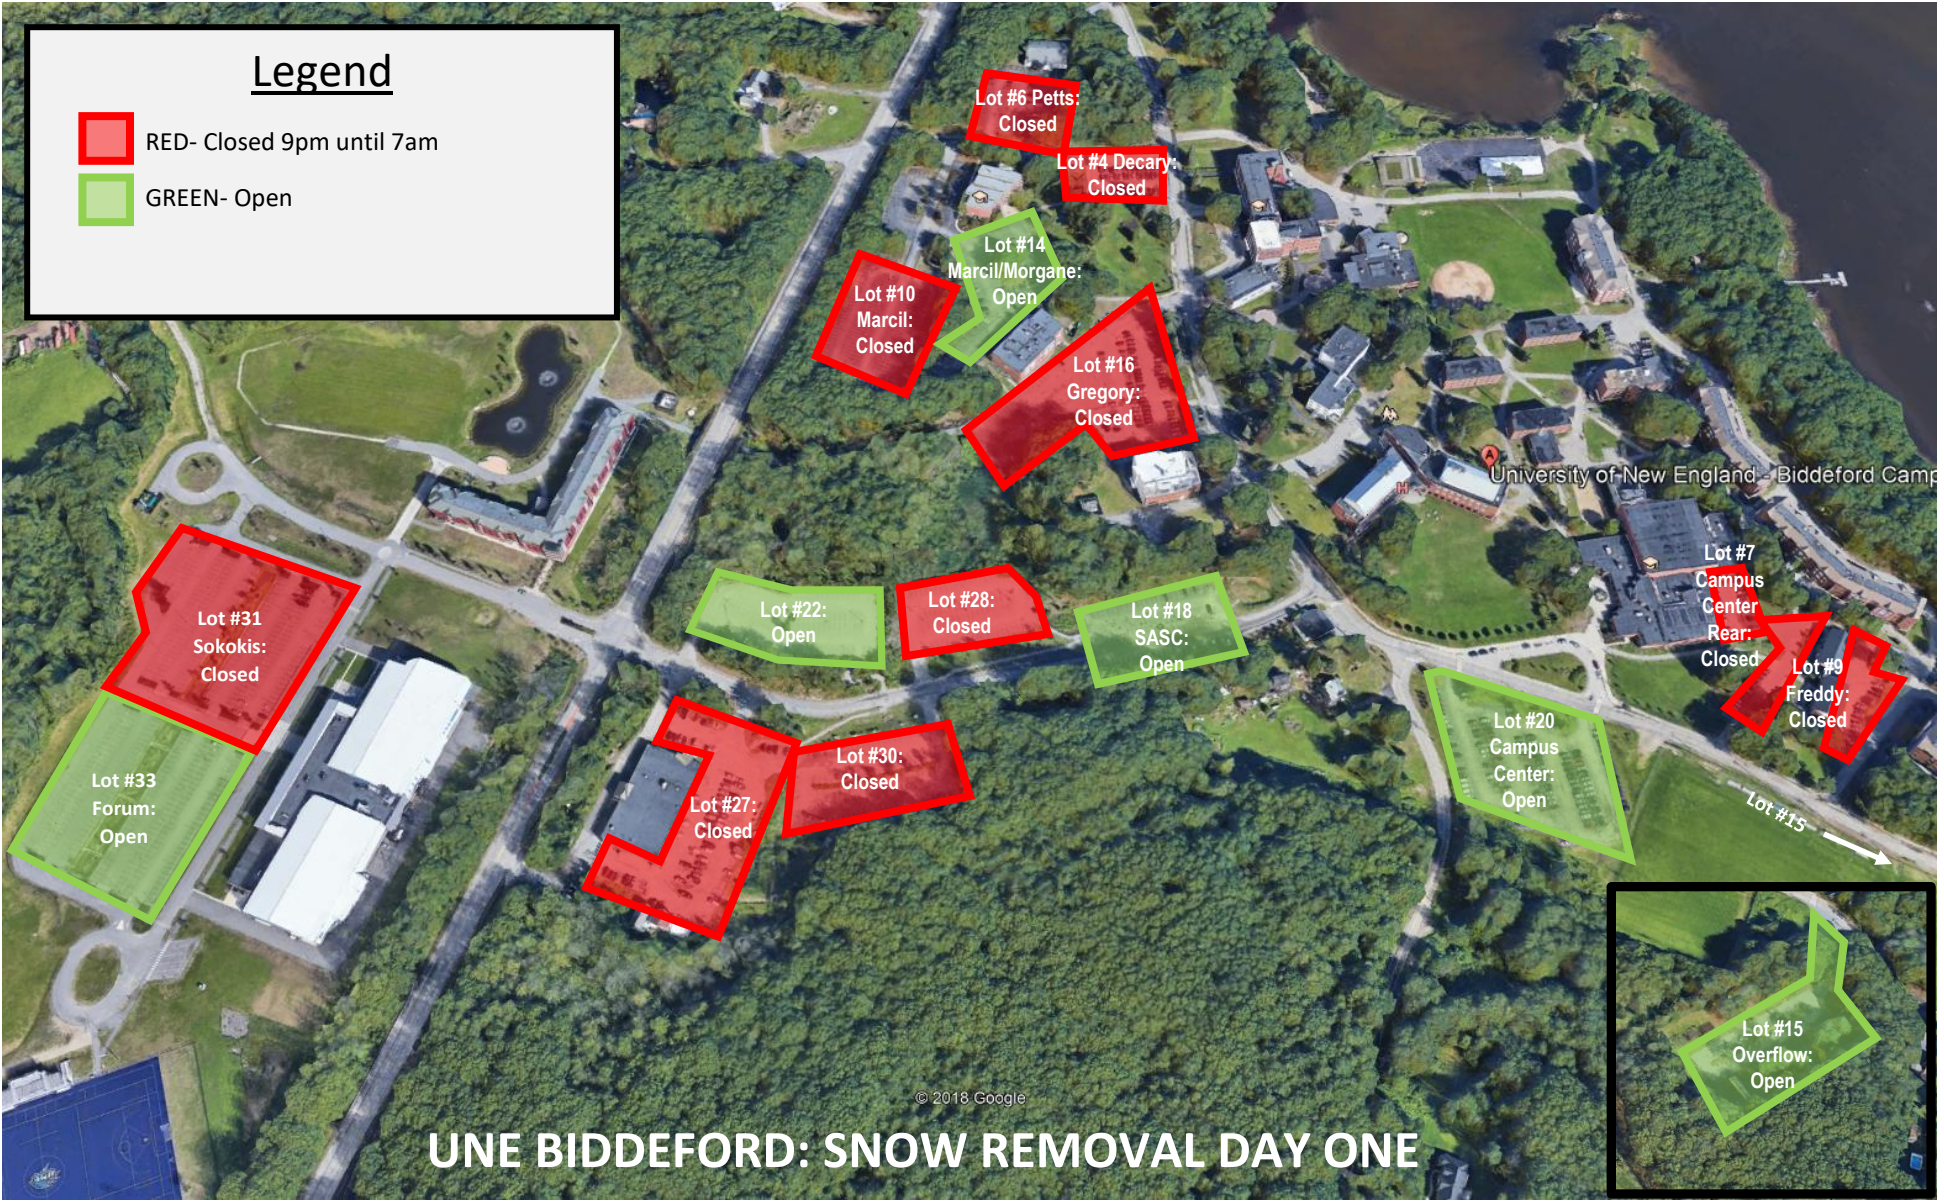

# Legend

- RED- Closed 9pm until 7am
- GREEN- Open

Lot #6 Petts:  
Closed

Lot #4 Decary:  
Closed

Lot #14  
Marcil/Morgane:  
Open

Lot #10  
Marcil:  
Closed

Lot #16  
Gregory:  
Closed

University of New England - Biddeford Camp

Lot #7  
Campus  
Center  
Rear:  
Closed

Lot #9  
Freddy:  
Closed

Lot #31  
Sokokis:  
Closed

Lot #22:  
Open

Lot #28:  
Closed

Lot #18  
SASC:  
Open

Lot #20  
Campus  
Center:  
Open

Lot #33  
Forum:  
Open

Lot #27:  
Closed

Lot #30:  
Closed

Lot #15  
Overflow:  
Open

© 2018 Google

UNE BIDDEFORD: SNOW REMOVAL DAY ONE